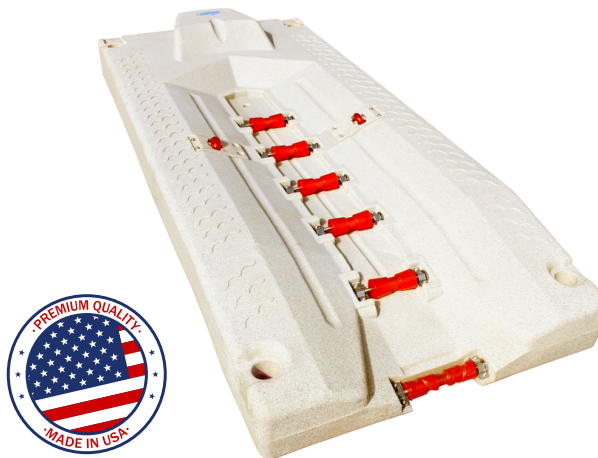

- **Self-centering entry roller for comfortable docking to any fixed or floating dockside or front mounting capabilities**
- **Filled with Expanded Polystyrene (EPS) for maximum buoyancy**
- **Can accommodate most PWC's up to 1500lbs**
- **For residential & commercial use**
- **Available in textured grey granite color**
- **Equipped with tie-down cleat**
- **Corresponding mounting hardware kit can be purchased separately**

The Permaport® Legacy - The Heritage PWC Port Created by Cellofoam®

**1961 Rockdale Industrial
Blvd. Conyers, GA 30012**

**400 E Houser Ave
Sallisaw, OK 74955**

800-468-3626

www.cellofoam.com

@rotomarineproducts